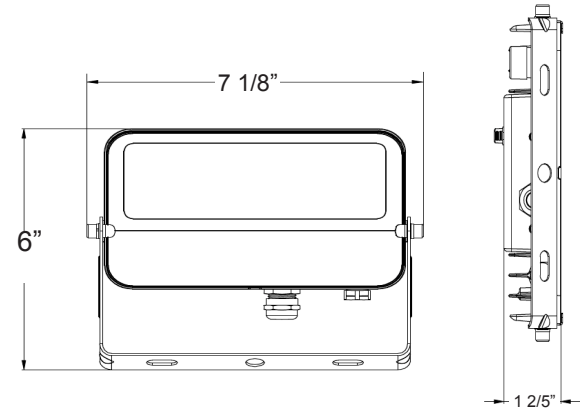

Note: \_\_\_\_\_

Type: \_\_\_\_\_

Selection:

6"(H) x 7 1/8"(W) x 1 2/5"(D)

Ideal for general site lighting, alleys, loading docks, doorways, pathway, parking areas. Replace existing HID flood lights/wall packs. Great for use with motion sensors or other instant on/off controls. Solid state lighting technology for long life, low maintenance and high efficiency.