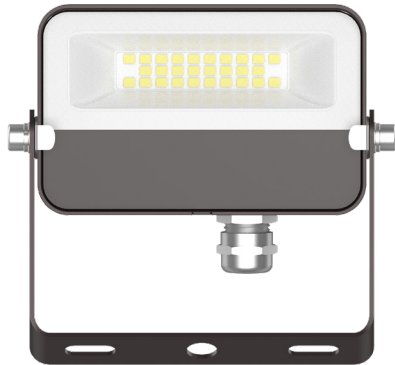

# LFE SERIES Outdoor Lighting

LFE-15W-30K-TR  
LFE-15W-40K-TR  
LFE-15W-50K-TR  
COMPACT FLOOD LIGHT

**WESTGATE**  
THE FUTURE IS HERE...AND IT'S QUITE BRIGHT!

Customer Name: \_\_\_\_\_

Project Name: \_\_\_\_\_

Note: \_\_\_\_\_

Type: \_\_\_\_\_

Selection:

6"(H) x 7 1/8"(W) x 1 2/5"(D)

Ideal for general site lighting, alleys, loading docks, doorways, pathway, parking areas. Replace existing HID flood lights/wall packs. Great for use with motion sensors or other instant on/off controls. Solid state lighting technology for long life, low maintenance and high efficiency.

### Mechanical:

- Die-Cast Aluminum Housing With Powder Coat Finish (Dark Bronze Finish)
- Solid State Lighting Technology For Long Life, No Maintenance Needed and High-Efficiency
- High Conductive Aluminum LED Board
- IP Rating: IP65
- Operating Temperature: -40°F to 104°F
- Suitable for Wet Locations

### Lighting:

- Cord type: 18" SJTW 18/3 AWG cable
- Total lumens: 1600LM
- Color temperature: 3000K/ 4000K/ 5000K
- Color rendering index: CRI > 70
- Beam Angle: 120° x 90°