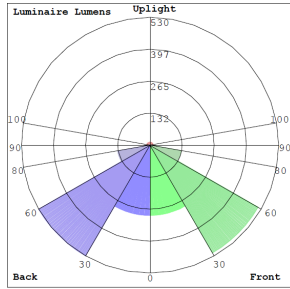

Photometrics: LFE-15W-TR

BUD Rating: B1-U2-G0